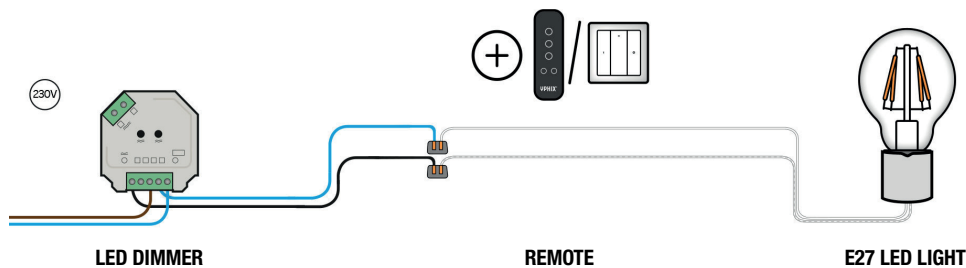

E27 LED FILAMENT LIGHT DIMMABLE

DIMMABLE WITH RF REMOTE

Do you want to be able to dim wireless with an RF remote? Then choose the Yphix wireless LED dimmer 230V with one of our remotes. If you want to control the light from a fixed point on the wall as well/instead, you can also use an Yphix wall remote or pulse switch.

PRODUCT COMBINATION

- Wireless LED dimmer 230V Art. no. 50208510
- Remote:
 - RF remote control for YPHIX wireless 230 V LED dimmer* Art. no. 50208504
 - Wireless wall-mounted controller RF dimmers 4 zones* Art. no. 50208687
- E27 LED light filament dimmable